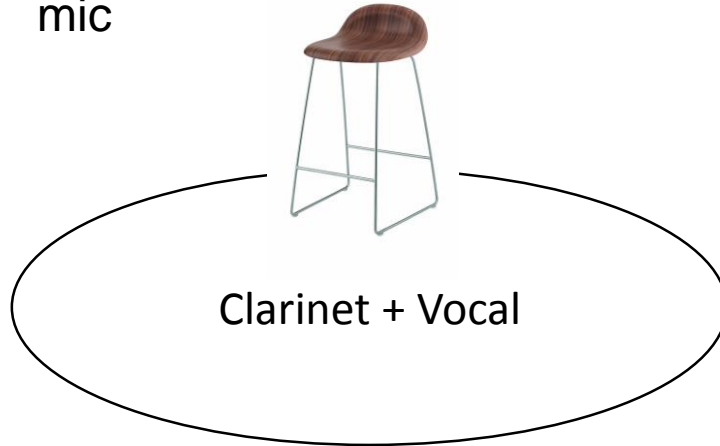

AUX 3 1X15"  
monitor

**Bass:**

- 1. Bass amp Di'
- 2 Electricity outlets for pedals. 1 outlet for Amp.

**Clarinet:**

- 3. clarinet wirelees mic. 4 split
- 5. voc clarinet. 6 split

1 electricity outlet for wireless mic

AUX 1 2x 15"  
monitor –

AUX 2 1x 15"  
monitor

**Accordion:**

- 2. DI
- 2 outlets in front

Band is facing the audience, stage front